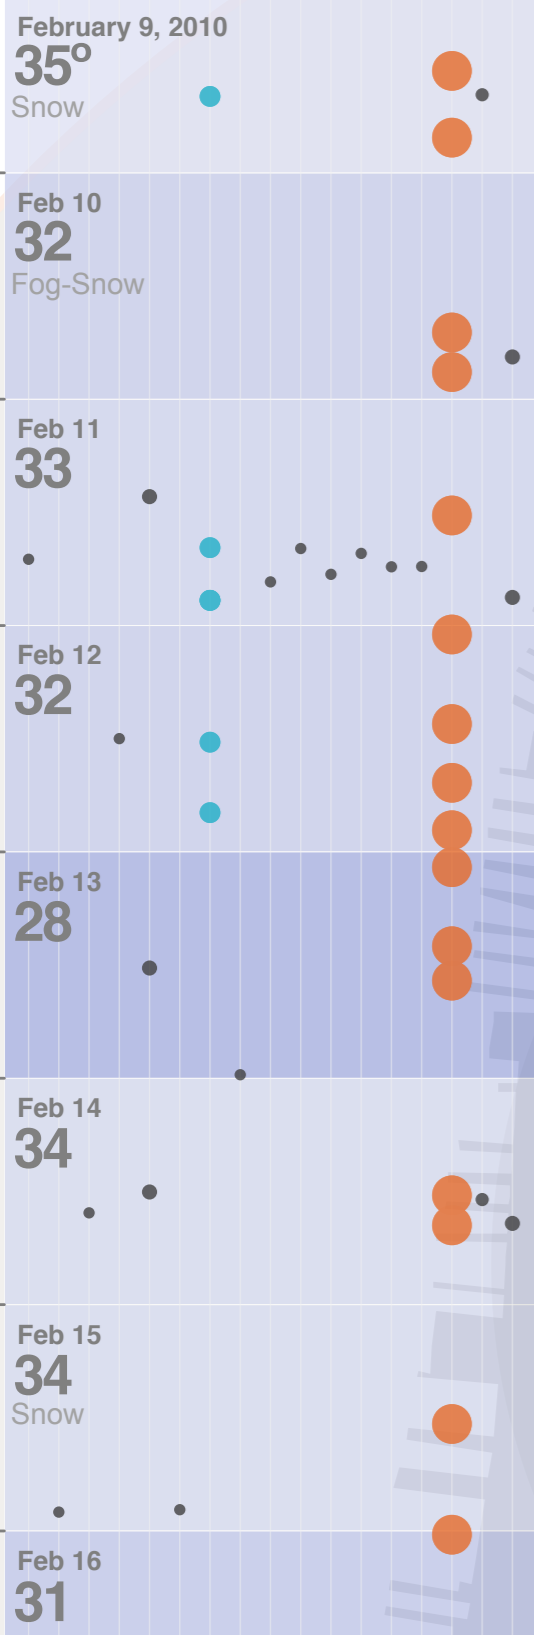

Apple Store, SoHo
 Associated Supermarket
 B&H Photo, Video and Pro Audio
 CVS Pharmacy
 East Yoga
 EN Japanese Brasserie
 King's Head Tavern
 Marshall Stack
 MTA - 8th St Subway Station (N/R/W)
 Patagonia
 T Salon
 Tea salon
 The National Park (Home)
 Think Coffee
 Whole Foods

Visualization: Robert Carlsen
 Data: Foursquare

CLOSE TO HOME

Bryan Lence | February 9–16, 2010

Furthest Away: **6.2 km**

Patagonia

Frequently: **1 km**

New York University

Longest Trip: **7.6 km**

Patagonia to Marshall Stack

Shortest Trip: **35 m**

Home to CVS Pharmacy

Usual Trip: **823 m**